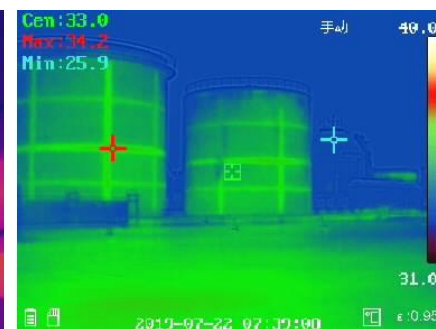

## DLF800IRC Thermographic IR Camera

Designed to be in 4 modes: thermal, fusion, visible light, picture in picture.

By thermal mode, the people behind the fog can be searched and rescued; By Fusion, more details or relative location of the human behind the fire can be shown; the picture taken under the visible light will more easily capture these exit, fire hydrants in fire disaster and other objects which the thermal cannot detect; By picture in picture, more information can be shown at the same time for quick judgement and decision in rescue.

People's eye

Fusion

Thermal

Picture in picture

IR color

**Feature:**

1. 4 modes: thermal, fusion, visible light, picture in picture;
2. In thermal mode, there are 21 kinds of IR color (white hot, black hot, red hot, iron red, green hot, etc) for different surroundings;
3. Warning of the preset temperature ( max, min, interval);
4. Touch screen;
5. Automatic or manual adjustment of contrast;
6. laser pointer to indicate the location of the human behind the fire;
7. Temperature measured range is -20°C--+550°C;