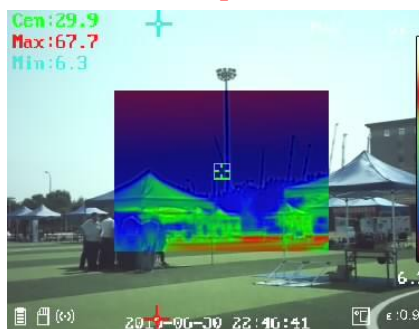

## DLF800IRC Thermographic IR Camera

Designed to be in 4 modes: thermal, fusion, visible light, picture in picture.

By thermal mode, the people behind the fog can be searched and rescued; By Fusion, more details or relative location of the human behind the fire can be shown; the picture taken under the visible light will more easily capture these exit, fire hydrants in fire disaster and other objects which the thermal cannot detect; By picture in picture, more information can be shown at the same time for quick judgement and decision in rescue.

People's eye

Fusion

Thermal

Picture in picture

IR color

**Feature:**

1. 4 modes: thermal, fusion, visible light, picture in picture;
2. In thermal mode, there are 21 kinds of IR color (white hot, black hot, red hot, iron red, green hot, etc) for different surroundings;
3. Warning of the preset temperature ( max, min, interval);
4. Touch screen;
5. Automatic or manual adjustment of contrast;
6. laser pointer to indicate the location of the human behind the fire;
7. Temperature measured range is -20°C--+550°C;