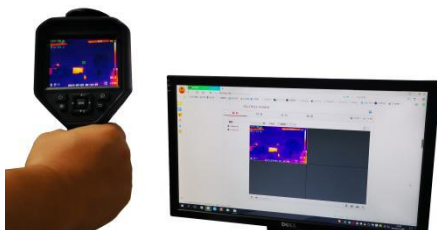

8. Two options for temperature: -20°C -- $+150^{\circ}\text{C}$ and $+100^{\circ}\text{C}$ -- $+550^{\circ}\text{C}$;
9. Emissivity: 0.01-1.00; quick selection for human skin, cable, cement or concrete, pottery, painting, rubber, woods, soil, sand, bricks, papers, etc;
10. Measure the temperature distance: 0-999 meters;
11. Measure the temperature of the target in FRAME which can be set by touching the screen; there can be max, min and average temperature in the frame;
12. Measure the temperature of the target by LINE which can be set by the touching screen, there can be max, min and average temperature in the line;
13. Auto tracking the max and min temperature and show them on the left;
14. Set the point for measuring the temperature and 10 points can be set at the same time;
15. All these temperature can be deleted quickly by touch;
16. The picture can be edited, texted manually in the device;
17. Distance of fusion can be preset: 1m, 2m, 4m, $>5\text{m}$;
18. The ratio of the picture in picture can be % 35-70%;
19. The sound warning can be switched on or off;
20. CVBS out put;
21. The trigger behind can work as the button for taking picture or recording the video;
22. The flashlight can be switched on when taking the picture;
23. High, medium, low brightness adjustment;
24. Degree centigrade, Fahrenheit degree, Kelvin;
25. Inch and meters can be selected;
26. Time and date can be set;
27. Built-in illuminator in visible light;
28. Automatic switching off in preset time: 10/20/30/40/50/60 minutes;
29. WIFI for connecting the other smart devices (APP) and it can work as the 4G transmitter to connect with other computer (phone) for real time transmission;